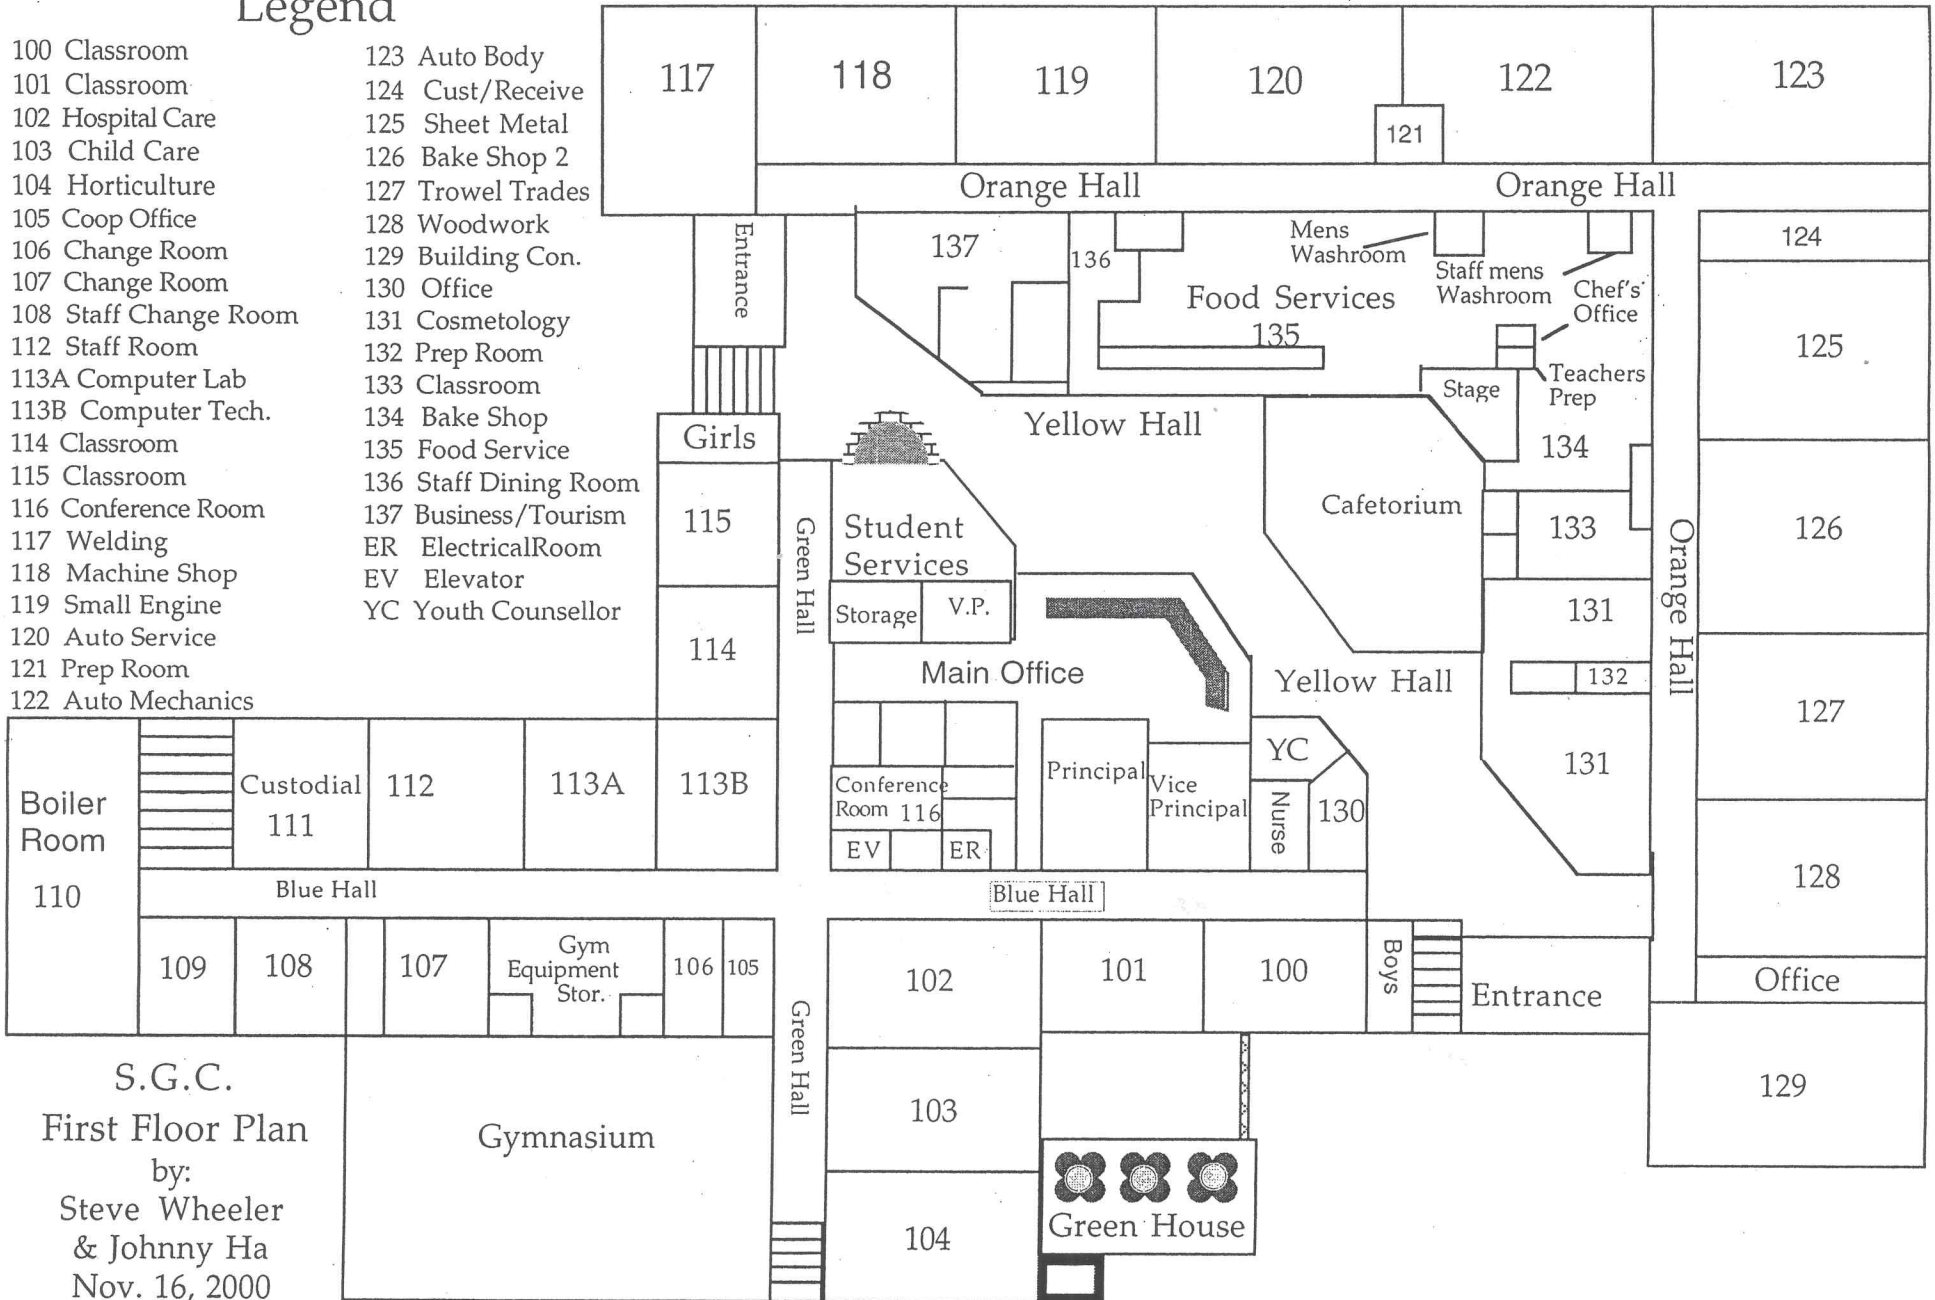

Legend

- | | |
|-----------------------|-----------------------|
| 100 Classroom | 123 Auto Body |
| 101 Classroom | 124 Cust/Receive |
| 102 Hospital Care | 125 Sheet Metal |
| 103 Child Care | 126 Bake Shop 2 |
| 104 Horticulture | 127 Trowel Trades |
| 105 Coop Office | 128 Woodwork |
| 106 Change Room | 129 Building Con. |
| 107 Change Room | 130 Office |
| 108 Staff Change Room | 131 Cosmetology |
| 112 Staff Room | 132 Prep Room |
| 113A Computer Lab | 133 Classroom |
| 113B Computer Tech. | 134 Bake Shop |
| 114 Classroom | 135 Food Service |
| 115 Classroom | 136 Staff Dining Room |
| 116 Conference Room | 137 Business/Tourism |
| 117 Welding | ER Electrical Room |
| 118 Machine Shop | EV Elevator |
| 119 Small Engine | YC Youth Counsellor |
| 120 Auto Service | |
| 121 Prep Room | |
| 122 Auto Mechanics | |

S.G.C.
 First Floor Plan
 by:
 Steve Wheeler
 & Johnny Ha
 Nov. 16, 2000