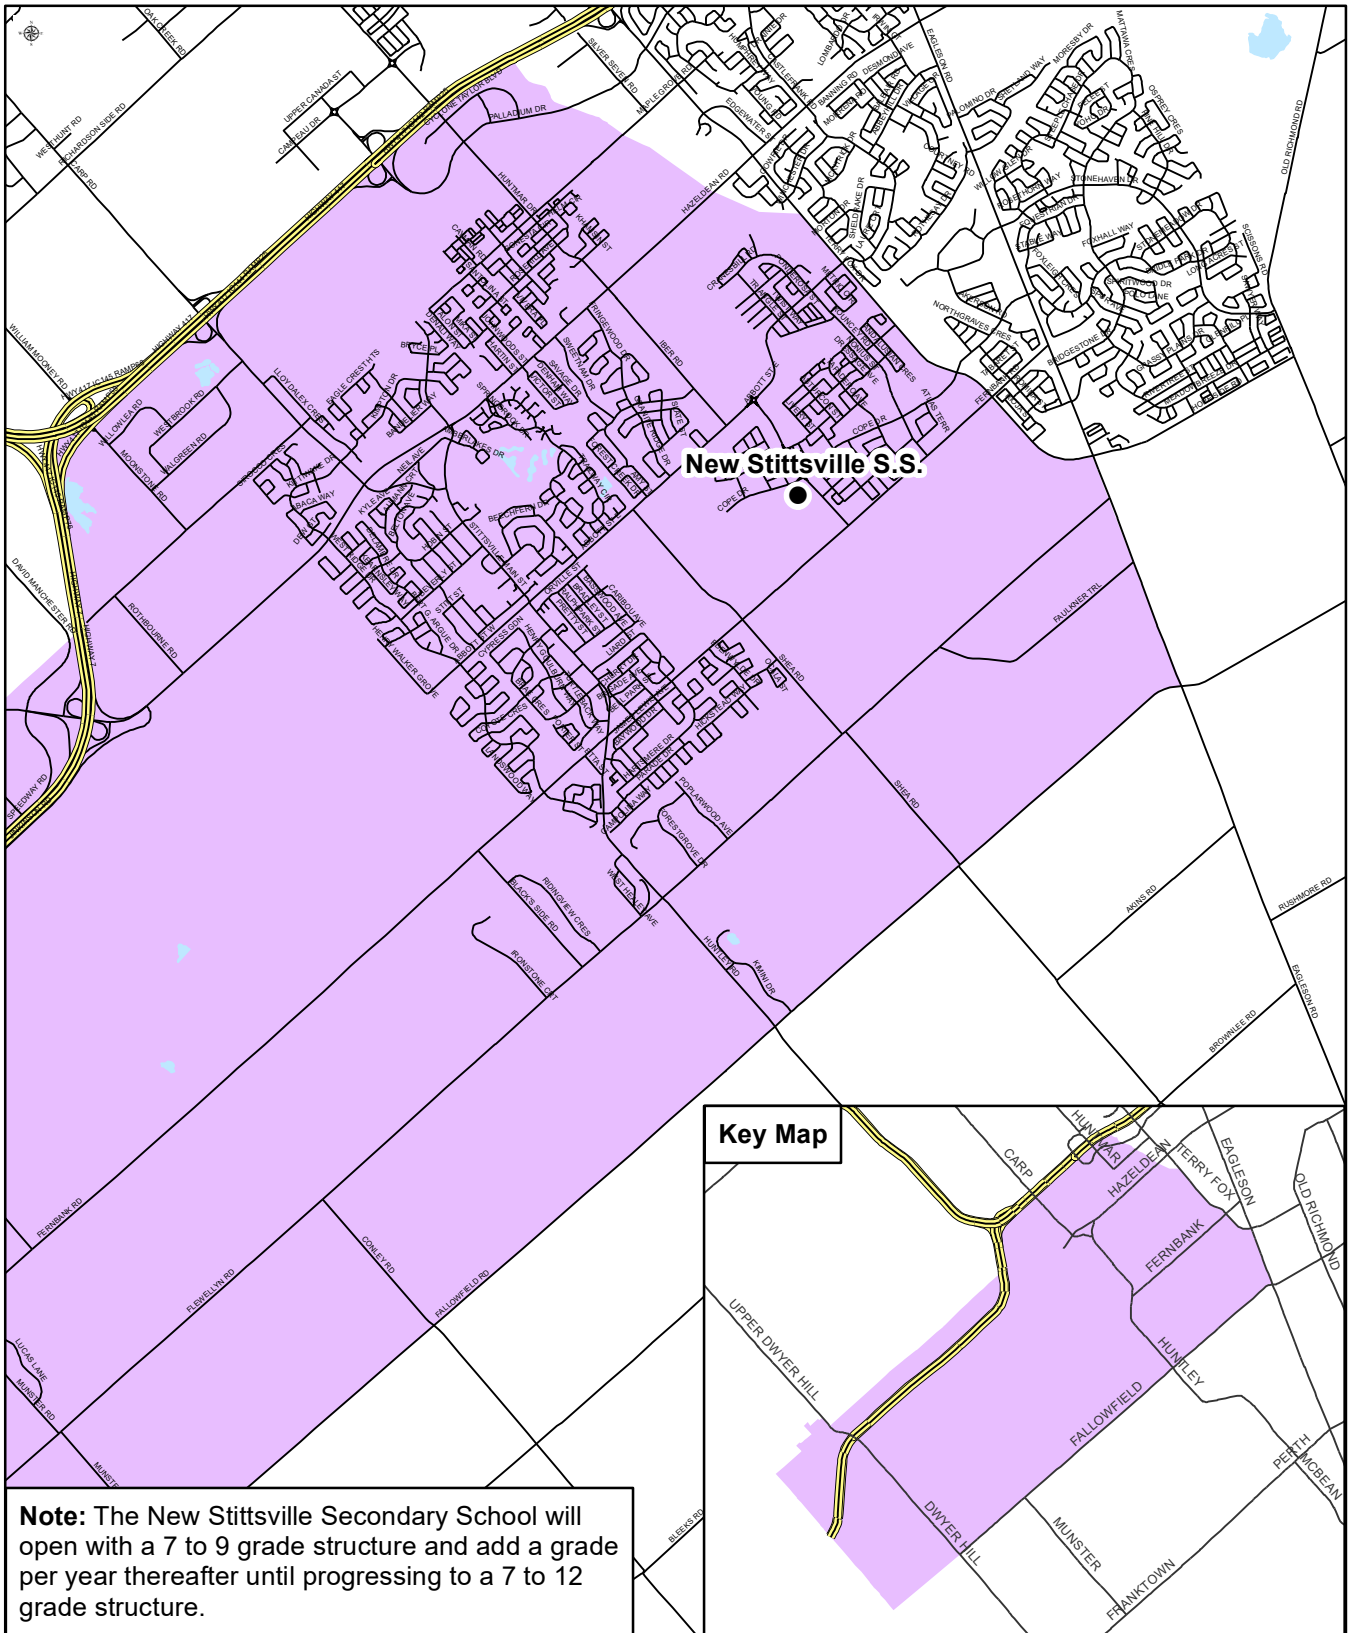

NEW STITTSVILLE SECONDARY SCHOOL
Scheduled to Open for September 2023
 Grade 9 to 12
 English and Immersion Attendance Boundary

OTTAWA-CARLETON
 DISTRICT SCHOOL BOARD

Note: The New Stittsville Secondary School will open with a 7 to 9 grade structure and add a grade per year thereafter until progressing to a 7 to 12 grade structure.

New Stittsville Secondary School
 700 Cope Dr
 Stittsville, Ontario
 K2S 2P8

Map is for illustrative purposes only.
 For further information, visit www.ocdsb.ca
 Proposed school opening for September 2023.